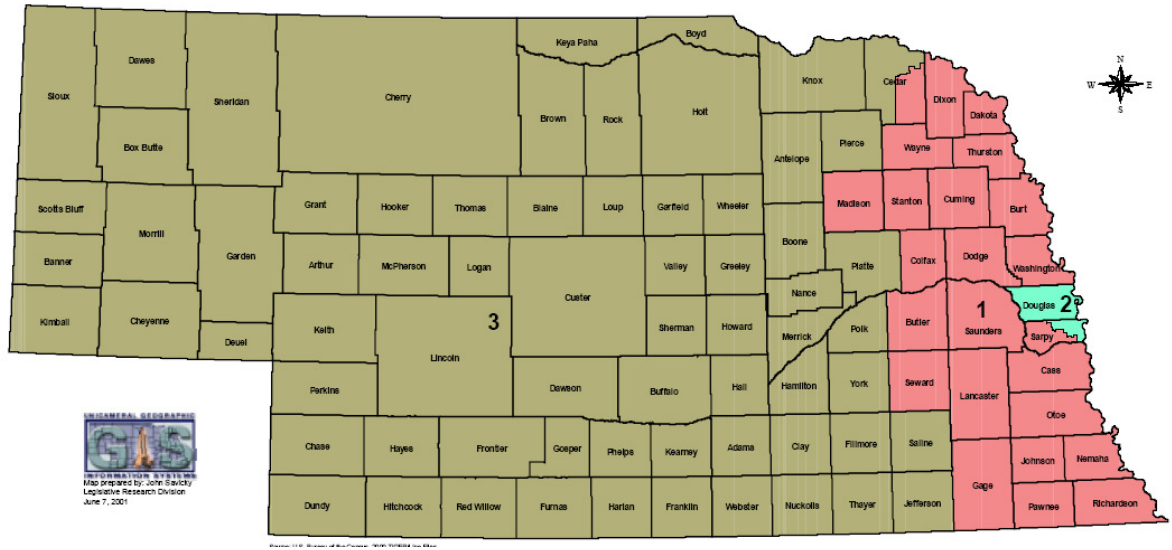

U.S. House of Representatives - LB 851 (2001)

(Districts take effect September 1, 2001)

LEGISLATIVE GEOGRAPHICS
 Map prepared by JOHN SANDY
 Legislative Research Division
 June 7, 2001